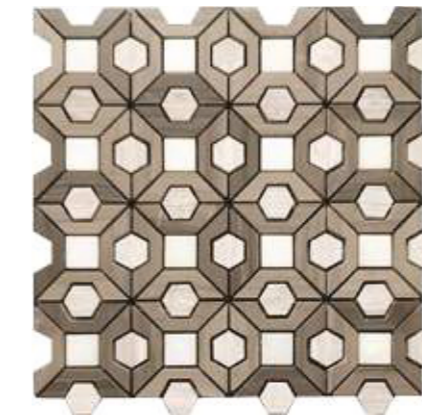

Also Available: Herringbone

White Carrera Mini Pattern

Also Available: Lantern, Penny Round

Calacata Gold 2"x2"

Available Sizes: 1"x1", 1"x2", 2"x2", 2"x4" Straight

Haisa Hexagon 2" Hexagon

Haisa Fira Mosaic